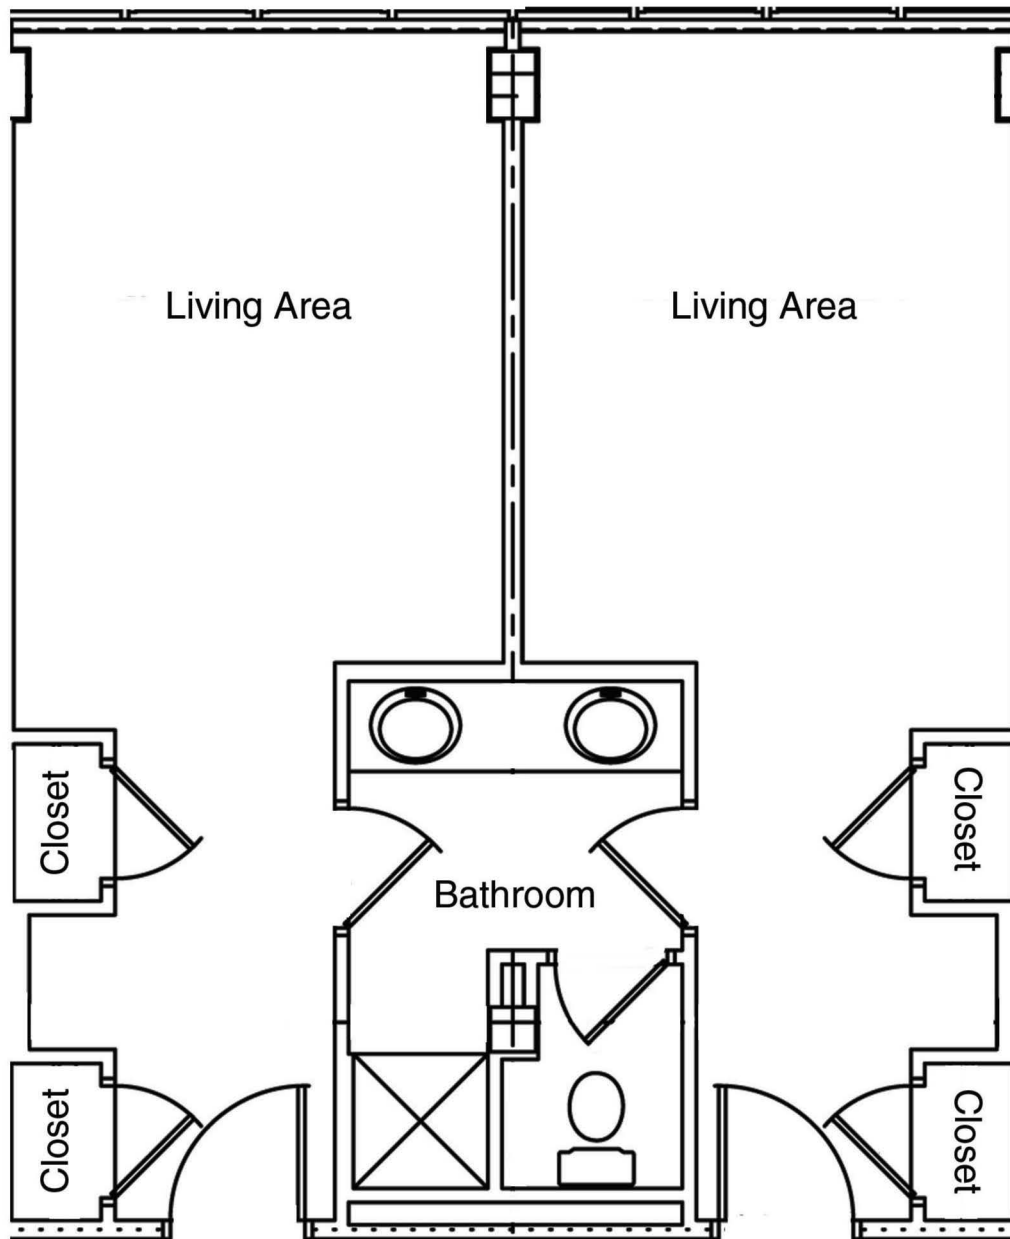

Typical Rohlman Hall Suite

Room dimensions: 11' W x 25' (at door) x 8' H

Closet dimensions: 41"W x 24" deep, with 24 inches of storage space above closet