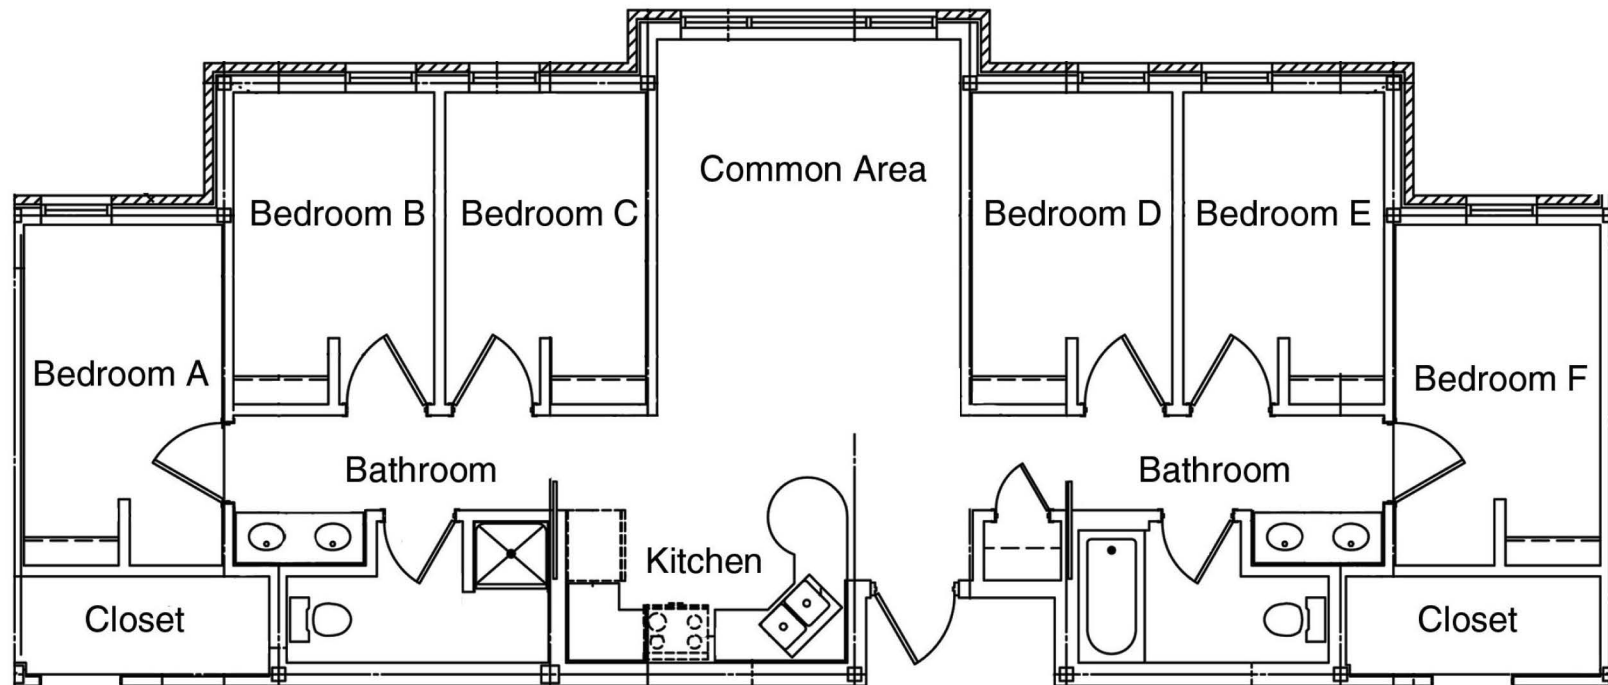

Typical Hagen Hall Suite - 6 person

Room dimensions: 11'3" x 7'9" (single room)