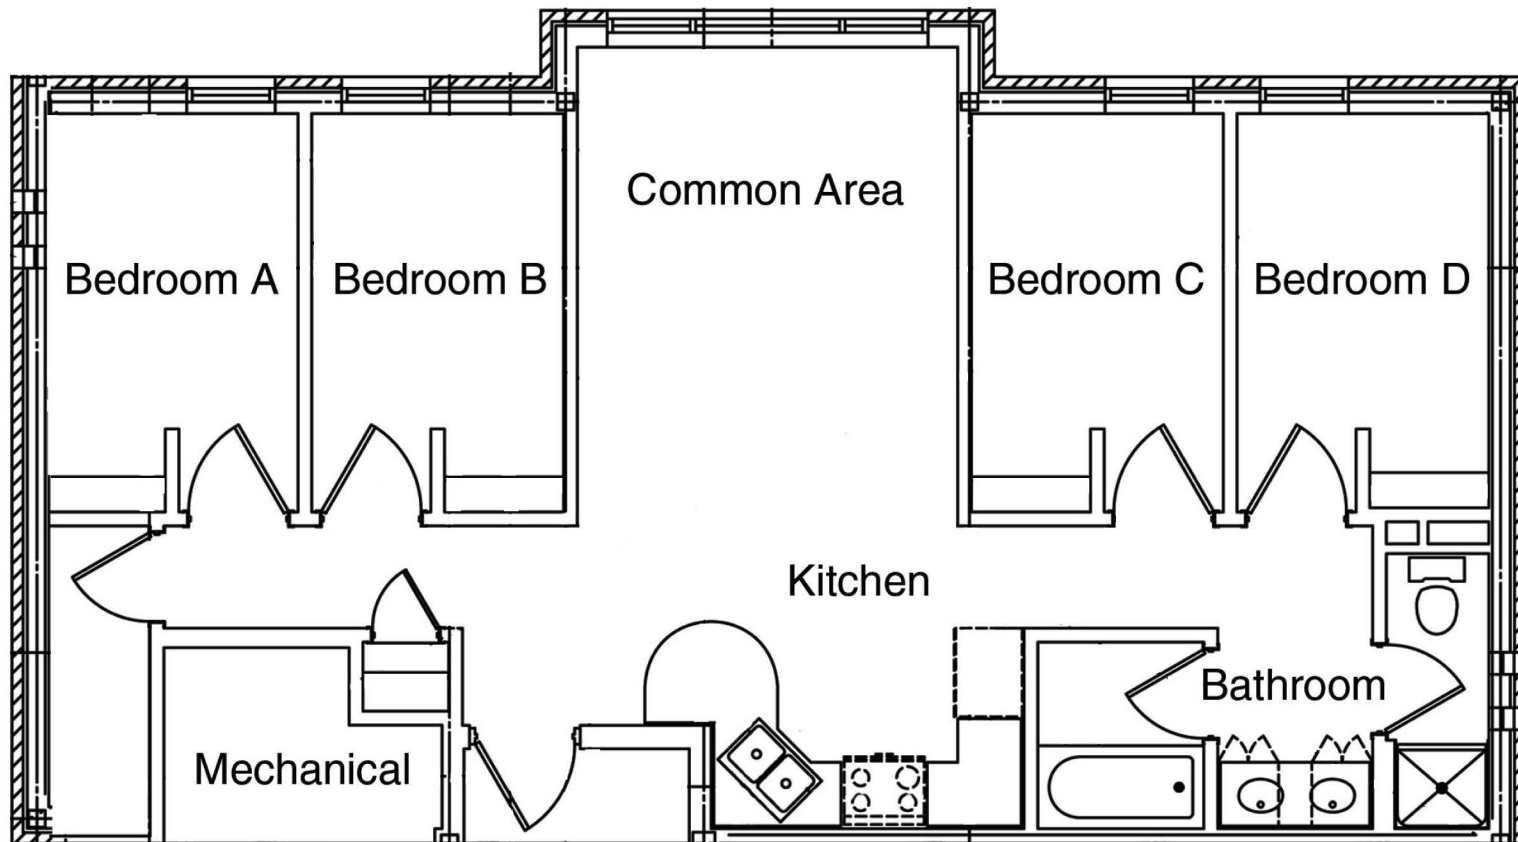

Typical Hagen Hall Suite - 4 person

Room dimensions: 11'3" x 7'9" (single room)