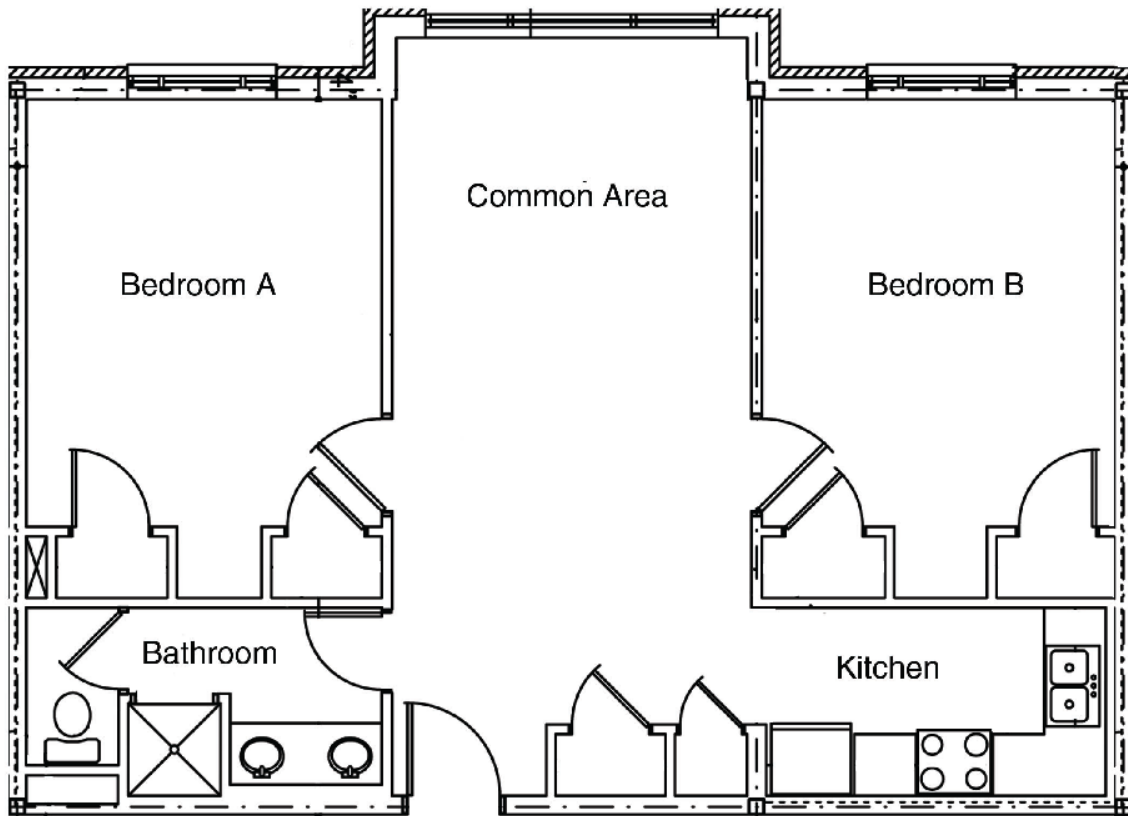

TIEDEMANN HALL APARTMENT

DETAILS

- Double bedroom in four-person apartment
- Bedroom dimensions: 13'8" x 11'5"
- A bunkable bed
- A couch and two chairs
- Two end tables and a coffee table
- Dressers, desks, and closets
- Kitchen table and four chairs
- Microwave, stove and full-size refrigerator
- Laundry facilities
- Carpeted floors
- Air-conditioning
- ADA-accessible Rooms
- Wireless and ethernet hookups