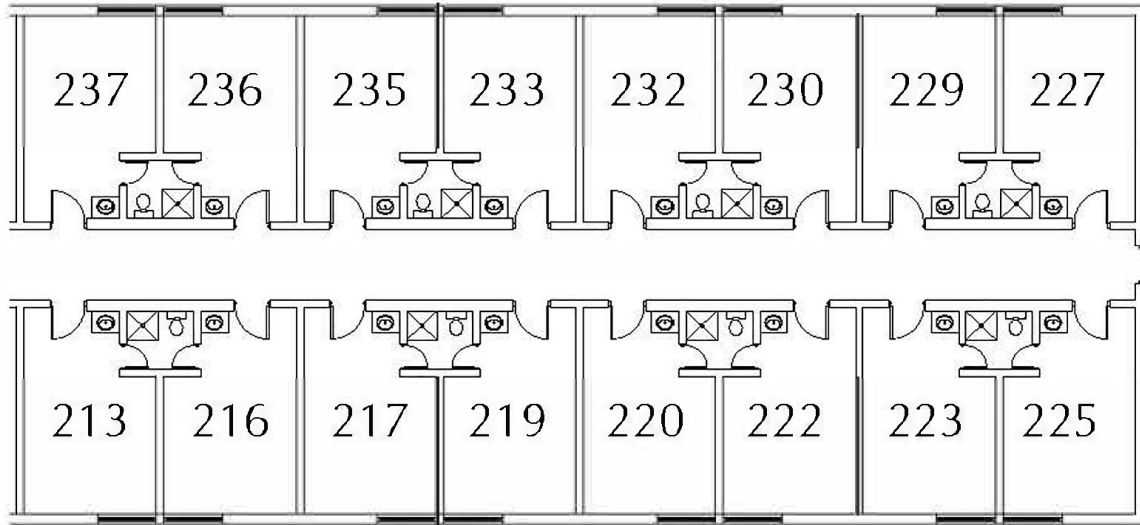

COSGROVE HALL LAYOUT

DETAILS

- Double bedroom in four-person suite
- Double bedroom dimensions: 9' W x 18' x 9' 3" H
- Two beds (with loft and stacking options), dressers, desks with chairs, and wardrobes
- Vanity with sink in each bedroom
- Shared bathroom and shower in each suite
- Carpeted floors
- Air-conditioning
- Wireless and ethernet hookups
- Laundry facilities on second and fourth floors